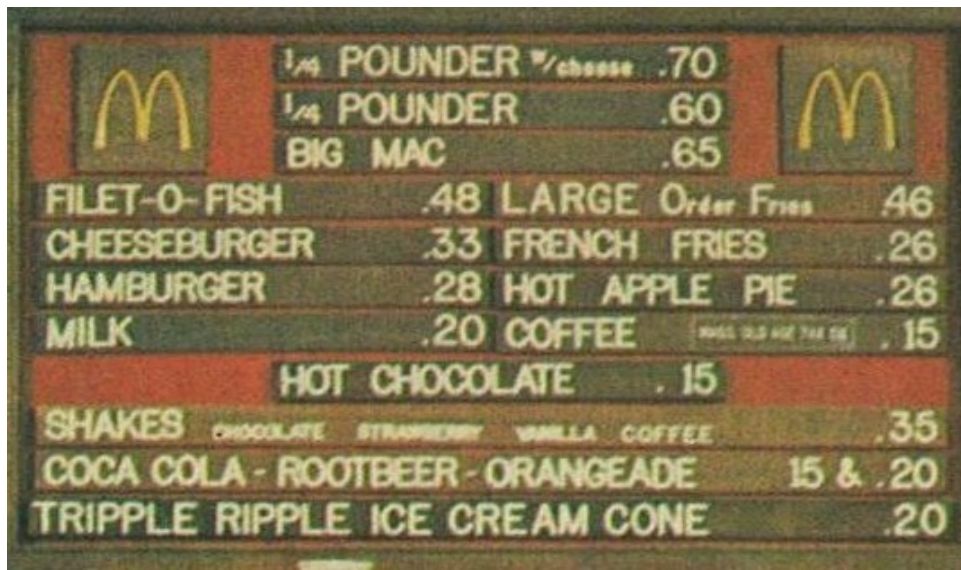

Oranges for 1 cent, 1942

New Potatoes	6 lbs for \$ 2.98
Delicious apples	4 lbs for \$8.24
Oranges	\$ 1.14
Grapefruit	\$ 1.29

Average Grocery Store Prices - 2019

McDonald's menu in the early 1970's

¼ Pounder with cheese	\$ 3.79
¼ pounder	\$ 3.79
Big Mac	\$ 3.99
Filet O Fish	\$3.79
Cheeseburger	\$ 1.00
Hamburger	\$ 1.00
Large Fries	\$ 1.89
Regular Fries	\$ 1.79
Hot Apple Pie	\$ 0.99
Coffee (med)	\$ 1.29
Hot Chocolate (med)	\$ 2.89
Shake (med)	\$ 2.59
Soda (med/large)	\$ 1.29 / \$ 1.49
Ice Cream Cone	\$ 1.00